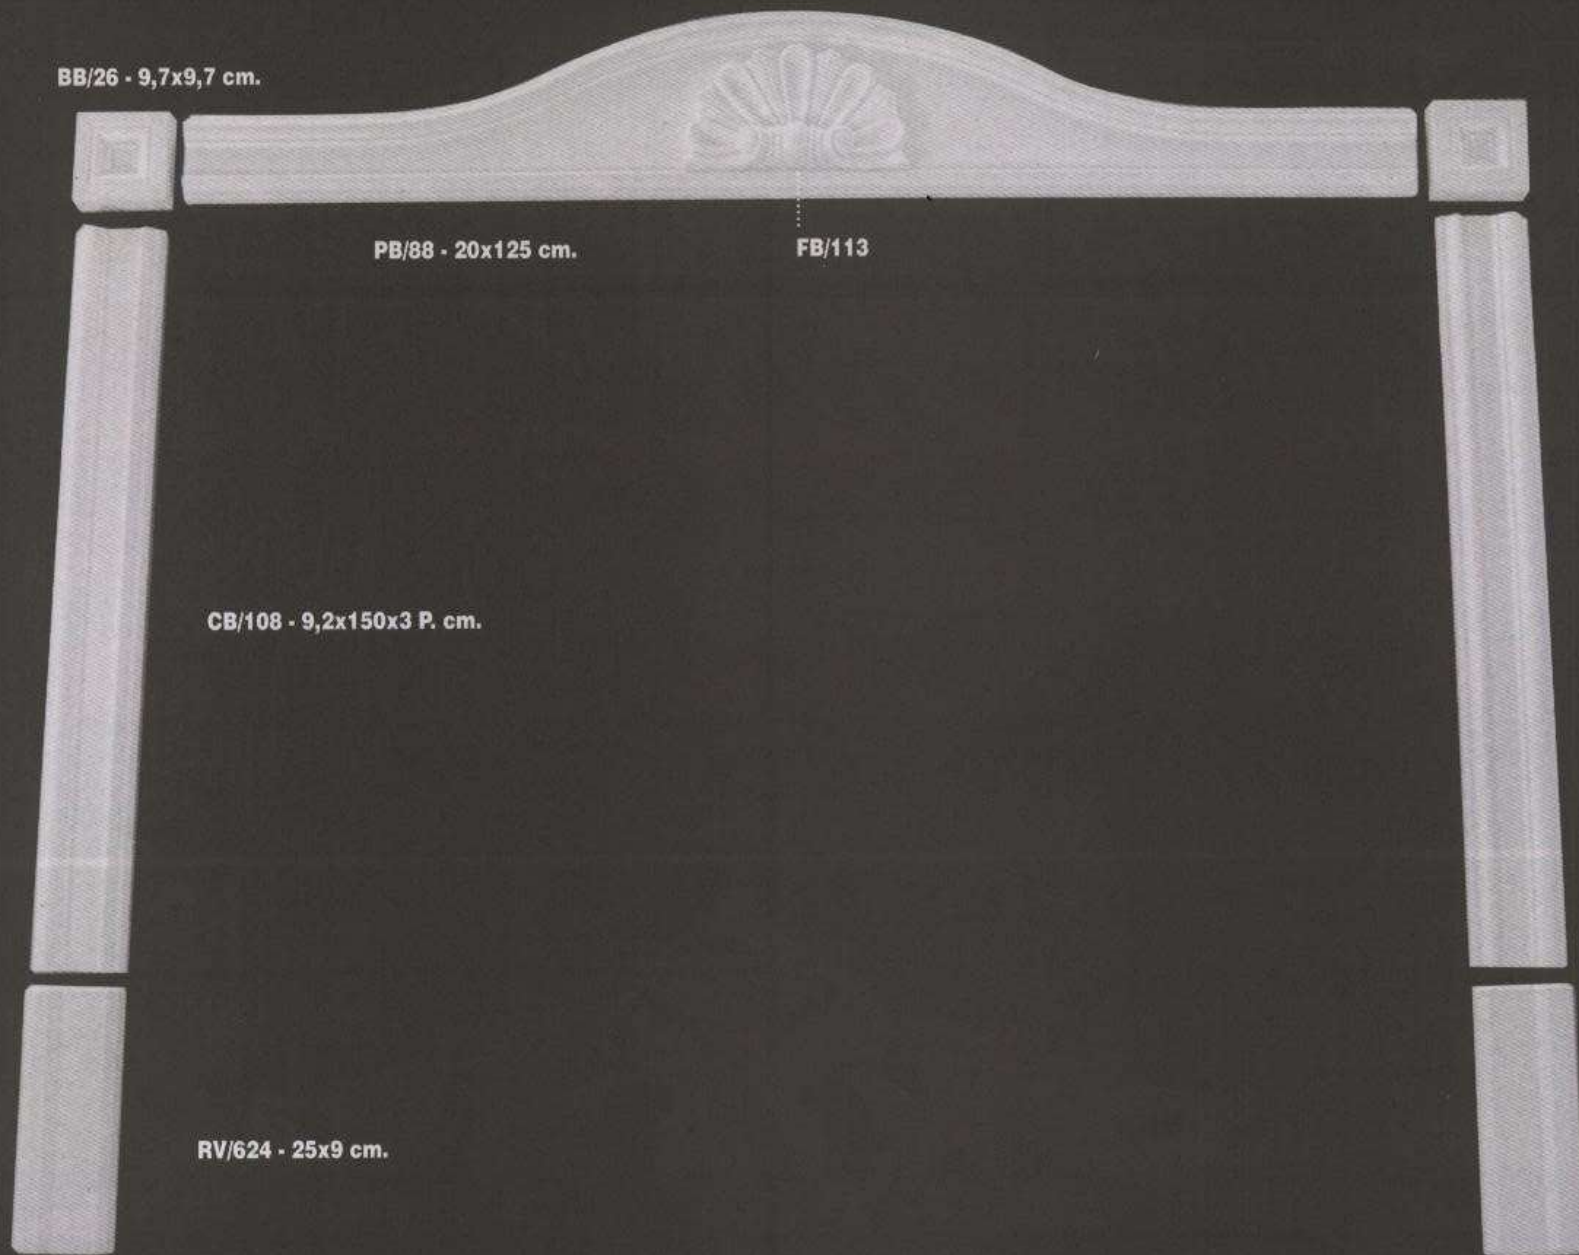

PB/6 30x128 cm.

PB/7 41x120 cm.

PB/8 43x165 cm.

PB/9 45x158 cm.

PB/85 - 26x107x2,5 P. cm.

PB/86 - 29x109x5 P. cm.

PB/87 - 44x146x9 P. cm.

PANNELLI DECORATIVI - PANNEAUX DECORATIFS
ORNAMENTAL PANELS - PANEELE

PANNELLI DECORATIVI - PANNEAUX DECORATIFS
ORNAMENTAL PANELS - PANEELE

BB/26 - 9,7x9,7 cm.

PB/88 - 20x125 cm.

FB/113

CB/108 - 9,2x150x3 P. cm.

RV/624 - 25x9 cm.

PANNELLI DECORATIVI - PANNEAUX DECORATIFS
ORNAMENTAL PANELS - PANEELE